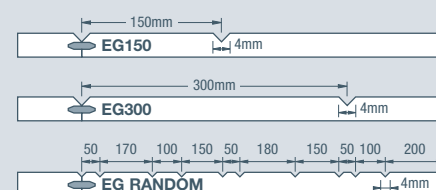

Profile Options

Note: Profile runs the length of the panel.